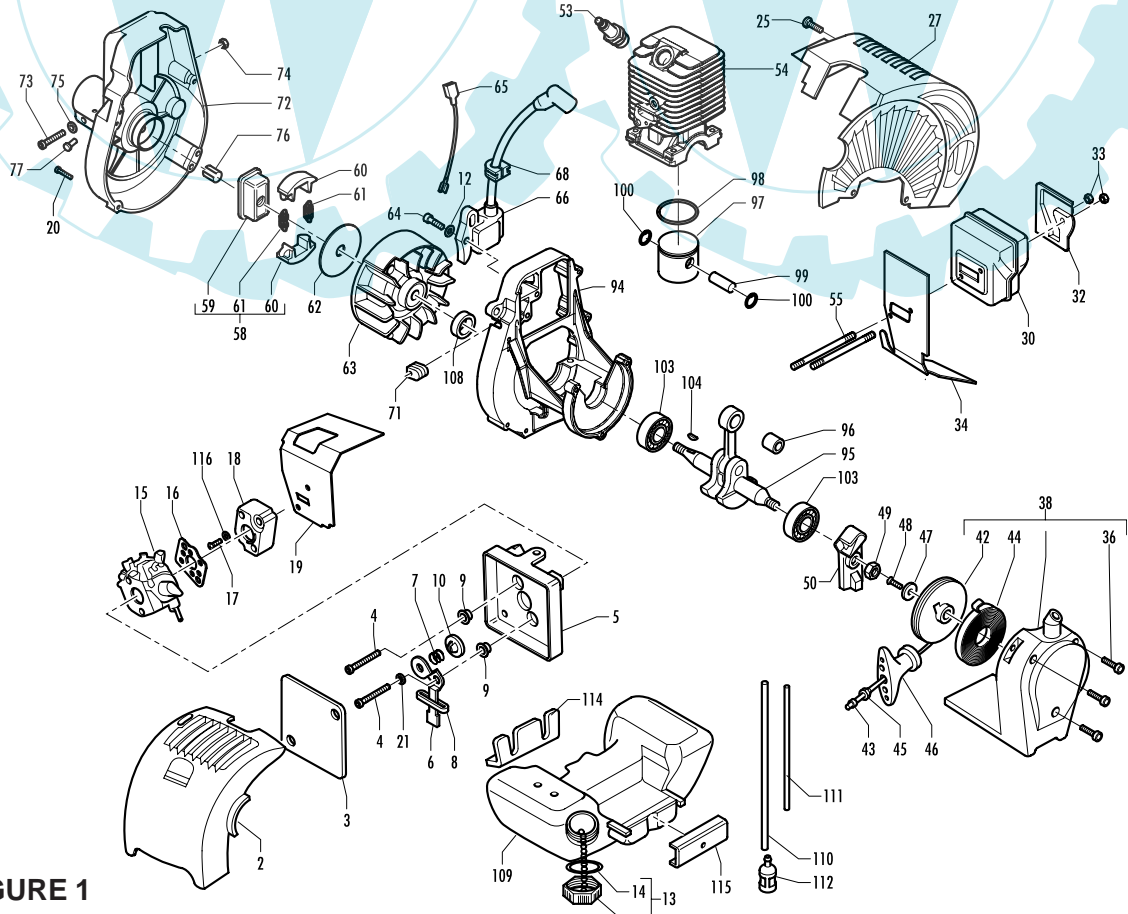

brand	MCCULLOCH

date	MAY/03	SHEET 1/4

Model	Prefix
CABRIO 251	01

Product number
953900243

FIGURE 1