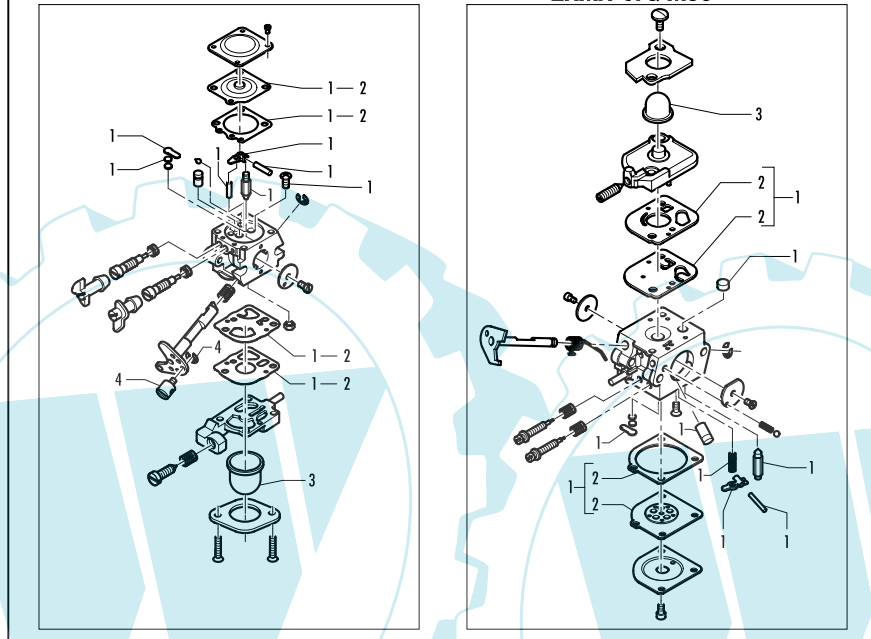

brand	MCCULLOCH

date	MAY/03	SHEET 1/4

Model	Prefix
CABRIO 251	01

Product number
953900243

FIGURE 4

WALBRO WT 547

ZAMA C1Q M38